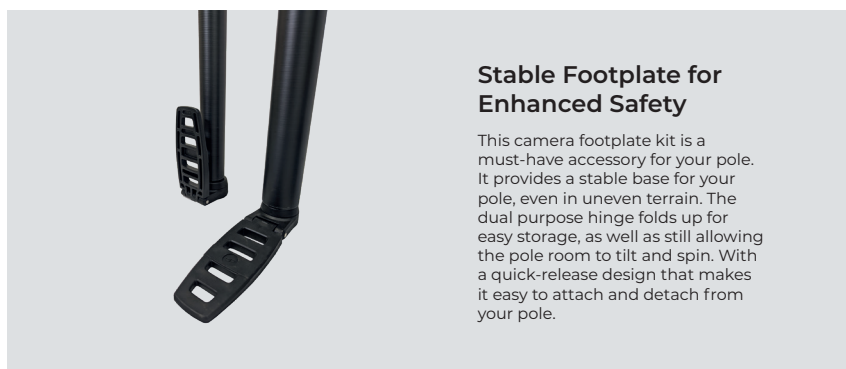

The BROGE V3 hybrid and carbon fibre camera pole range consists of 7 sizes, from 5-metres to 12.5-metres extended lengths. This range of camera poles provides a lightweight alternative to glass fibre equivalents, whilst retaining its strength and rigidity, remaining fully portable. The lateral clamps can be easily adjusted without the need for tools, offering a positive locking force and are ergonomically designed for left or right-handed operators.

This range includes a folding and rotating footplate on the base of the poles, providing extra stability to the poles when fully extended, especially when heavy equipment is attached to the top. The rotation of the footplate allows the operator to turn the pole a full 360 degrees making it ideal for panoramic shots to be captured.

Pole Features

- Poles are constructed from high quality composite carbon fibre, making them lightweight yet rigid when fully extended.
- Range of sizes available extending to heights of up to 12.5-metres, allowing for differing applications.
- Base handle of the pole is made from glass fibre to insulate the pole and minimise the danger of electrocution
- Clamp tensions can be adjusted without the need for tools, making the pole easy to extend/collapse
- Carry bag included as standard, to protect the pole when not in use
- Compatible with vast range of camera attachments
- All sizes include a footplate which provides stability and safety when fully extended

FREE

Protective Telescopic Pole Carry Bag Included With Each Pole Purchase.

Stable Footplate for Enhanced Safety

This camera footplate kit is a must-have accessory for your pole. It provides a stable base for your pole, even in uneven terrain. The dual purpose hinge folds up for easy storage, as well as still allowing the pole room to tilt and spin. With a quick-release design that makes it easy to attach and detach from your pole.